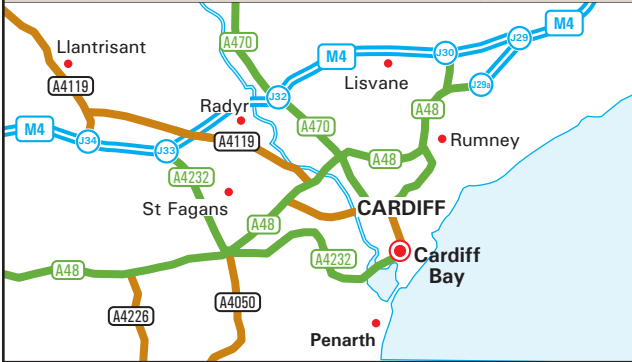

CANOLFAN MILENIWM CYMRU
WALES MILLENNIUM CENTRE

Wales Millennium Centre
Bute Place
Cardiff
CF10 5BB
Tel: +44 (0)29 2063 6400
Fax: +44 (0)29 2063 6401
www.wmc.org.uk

From the M4

Leave the M4 at Junction 33 (signed Cardiff (West), Barry, Penarth, Cardiff Airport & A4232).
Join the A4232 and continue for 9.3 miles.
Leave the A4232 just before the Butetown Tunnel and follow signs for Techniquist.
Continue along Stuart Street and turn right at the traffic lights onto Bute Place, road bends around to the left, take the first exit to the right (around Craft in the Bay), follow this road around to the left back onto Bute Place (see inset).

Bus Services

Bus Numbers 1, 2, 6 (Bay Express), 8 & 35 serve Cardiff Bay - all services originate at Cardiff Central Bus Station.

Train

Cardiff Bay station is served by trains from Cardiff Queen Street Station.